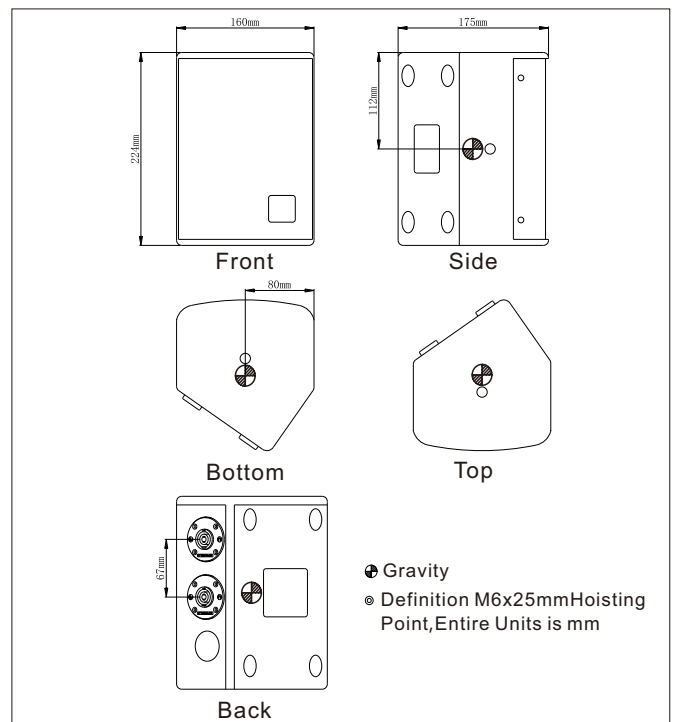

Physical Performance

Hoisting Way	4 Hoisting Point with M6
Size(WxDxH)	160x175x224(mm)
Weight	N.W:2kg R.W:3.4kg

Frequency Response & Impedance

Frequency Response in Horizontal

Frequency Response in Vertical