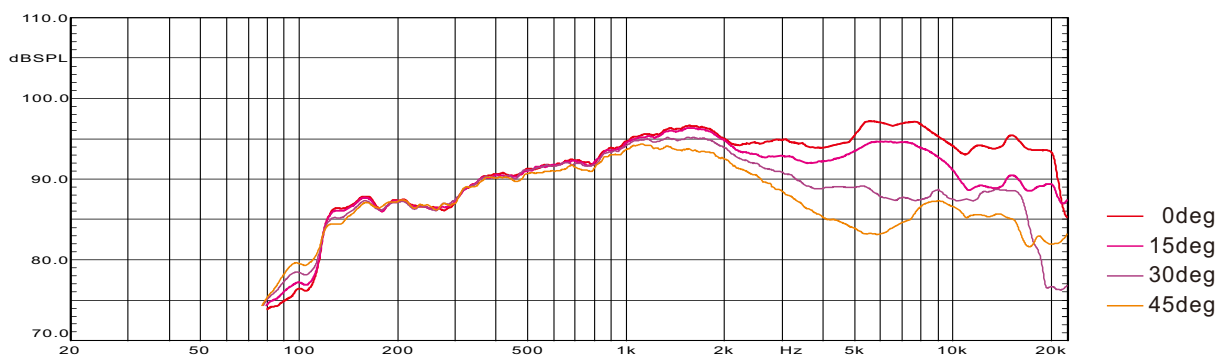

Acoustic Performance

System	1-way Loudspeaker System
Frequency Range (-10dB)	110Hz-18kHz
Frequency Range (±3dB)	120Hz-17kHz
Dispersion Angle	60°x60° (HxV)
Rated Power	50W
Maximun Power	200W
Sensitivity(1w/1m)	93dB
Maximum SPL	116dB
Loudspeakers	1x5"Neodymium
X-over	120Hz/24dB/octave
Nominal Impedance	8Ω
Connections	2xNLT4±2

Physical Performance

Hoisting Way	4 Hoisting Point with M6
Size(WxDxH)	160x175x224(mm)
Weight	N.W:2kg R.W:3.4kg

Frequency Response & Impedance

Frequency Response in Horizontal

Frequency Response in Vertical

Phase Curve