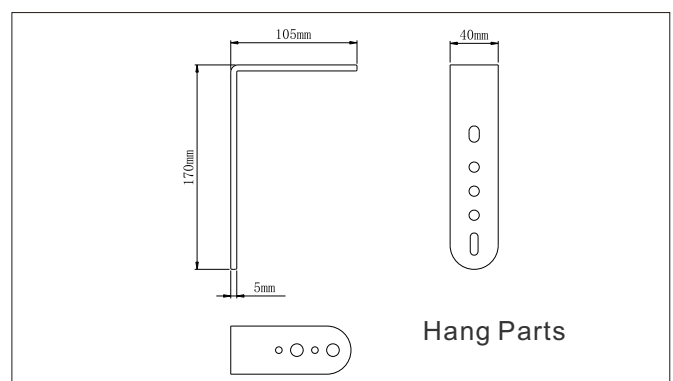

Physical Performance

Hoisting Way	4 Hoisting Point with M6
Size(WxDxH)	160x175x224(mm)
Weight	N.W:2kg R.W:3.4kg

Frequency Response & Impedance

Frequency Response in Horizontal

Frequency Response in Vertical