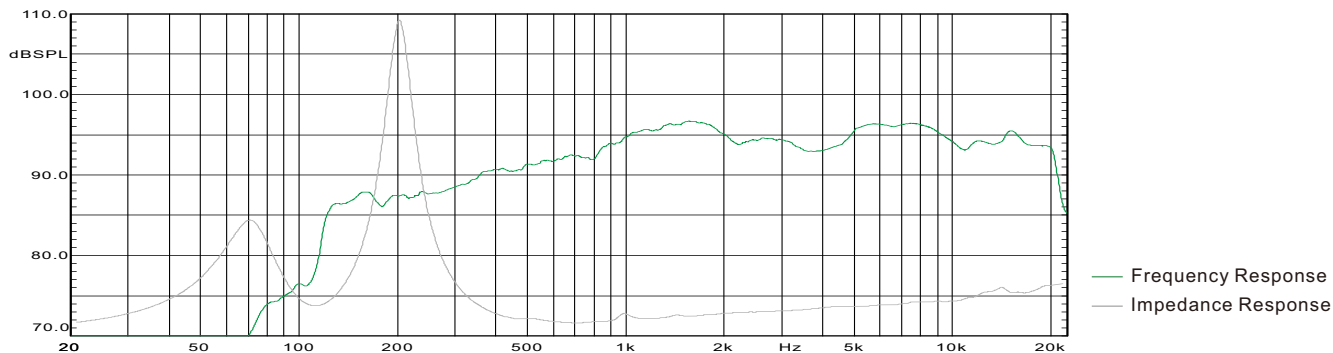

Acoustic Performance

System	1-way Loudspeaker System
Frequency Range (-10dB)	110Hz-18kHz
Frequency Range (±3dB)	120Hz-17kHz
Dispersion Angle	60°x60° (HxV)
Rated Power	50W
Maximun Power	200W
Sensitivity(1w/1m)	93dB
Maximum SPL	116dB
Loudspeakers	1x5"Neodymium
X-over	120Hz/24dB/octave
Nominal Impedance	8Ω
Connections	2xNLT4±2

Physical Performance

Hoisting Way	4 Hoisting Point with M6
Size(WxDxH)	160x175x224(mm)
Weight	N.W:2kg R.W:3.4kg

Frequency Response & Impedance

Frequency Response in Horizontal

Frequency Response in Vertical

Phase Curve