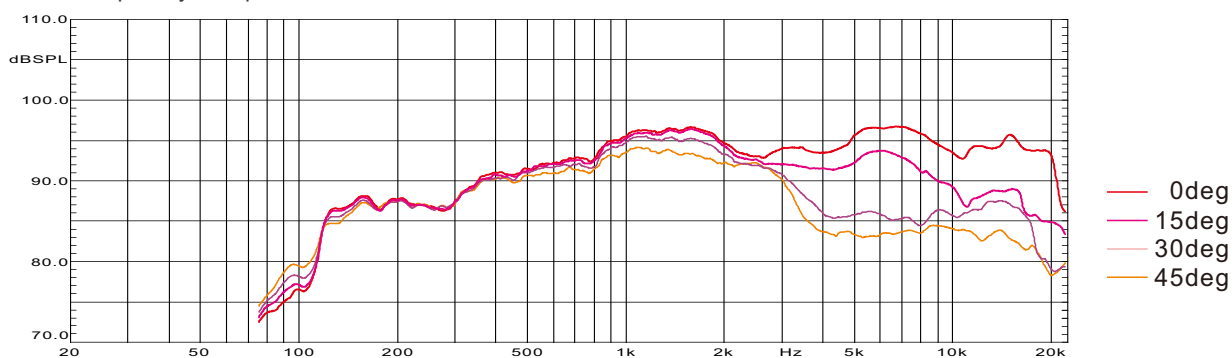

Acoustic Performance

System	1-way Loudspeaker System
Frequency Range (-10dB)	110Hz-18kHz
Frequency Range (±3dB)	120Hz-17kHz
Dispersion Angle	60°x60° (HxV)
Rated Power	50W
Maximun Power	200W
Sensitivity(1w/1m)	93dB
Maximum SPL	116dB
Loudspeakers	1x5"Neodymium
X-over	120Hz/24dB/octave
Nominal Impedance	8Ω
Connections	2xNLT4±2

Physical Performance

Hoisting Way	4 Hoisting Point with M6
Size(WxDxH)	160x175x224(mm)
Weight	N.W:2kg R.W:3.4kg

Frequency Response & Impedance

Frequency Response in Horizontal

Frequency Response in Vertical

Phase Curve