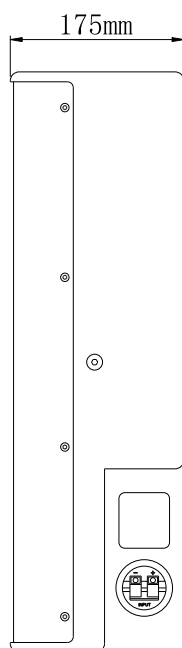

# HE504

HE SERIES

Front

Back

Bottom

Top

Side

© Definition M8x25mm Hoisting Point, Entire Units is mm