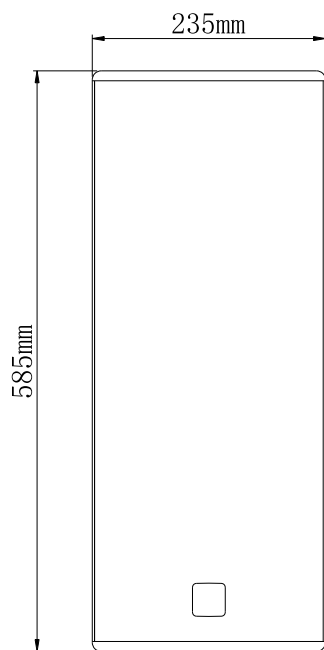

# HE504

HE SERIES

Front

Back

Bottom

Top

Side

© Definition M8x25mm Hoisting Point, Entire Units is mm