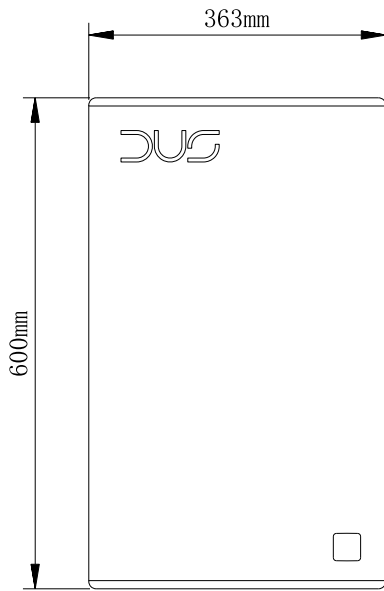

**MT12**  
MT SERIES

Front

Side

Side

Back

Bottom

- ⊙ Definition M8x25mm Hoisting Point, Entire Units is mm
- ⊕ Gravity
- Rubber Mount