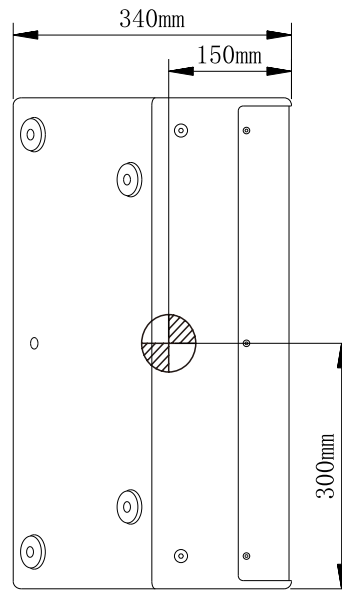

**MT12**  
MT SERIES

Front

Side

Side

Back

Bottom

- ⊙ Definition M8x25mm Hoisting Point, Entire Units is mm
- ⊕ Gravity
- Rubber Mount