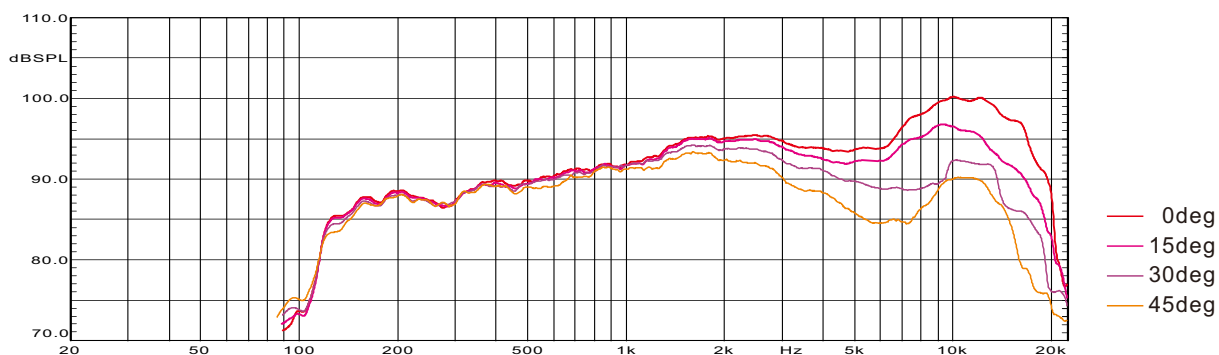

Frequency Response in Vertical

Frequency Response in Horizontal