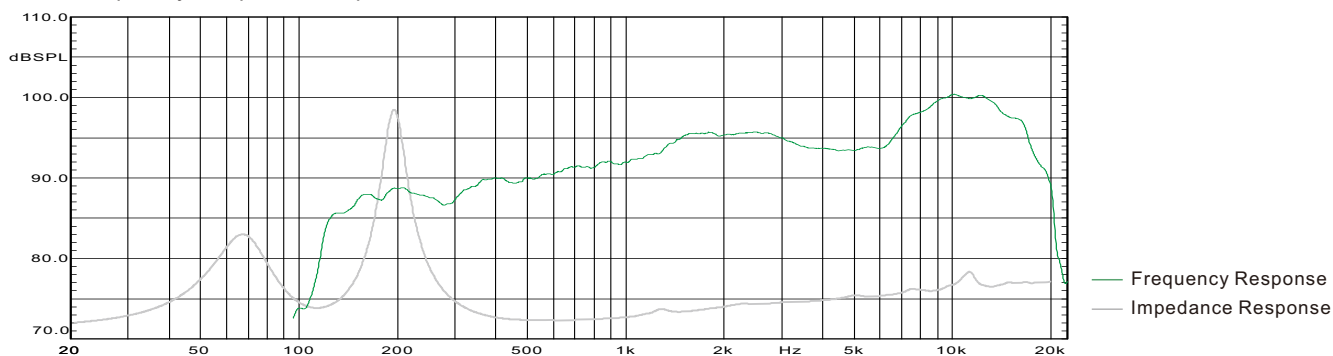

Frequency Response in Horizontal

Frequency Response & Impedance