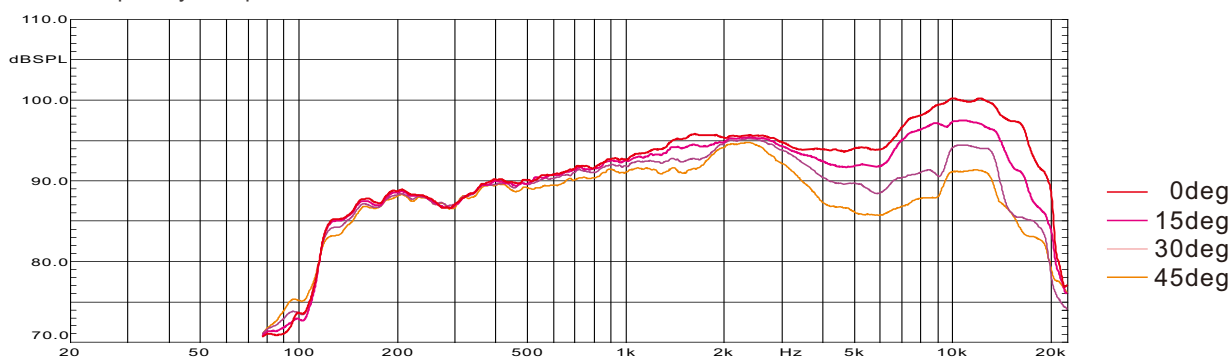

Phase Curve

Frequency Response in Vertical