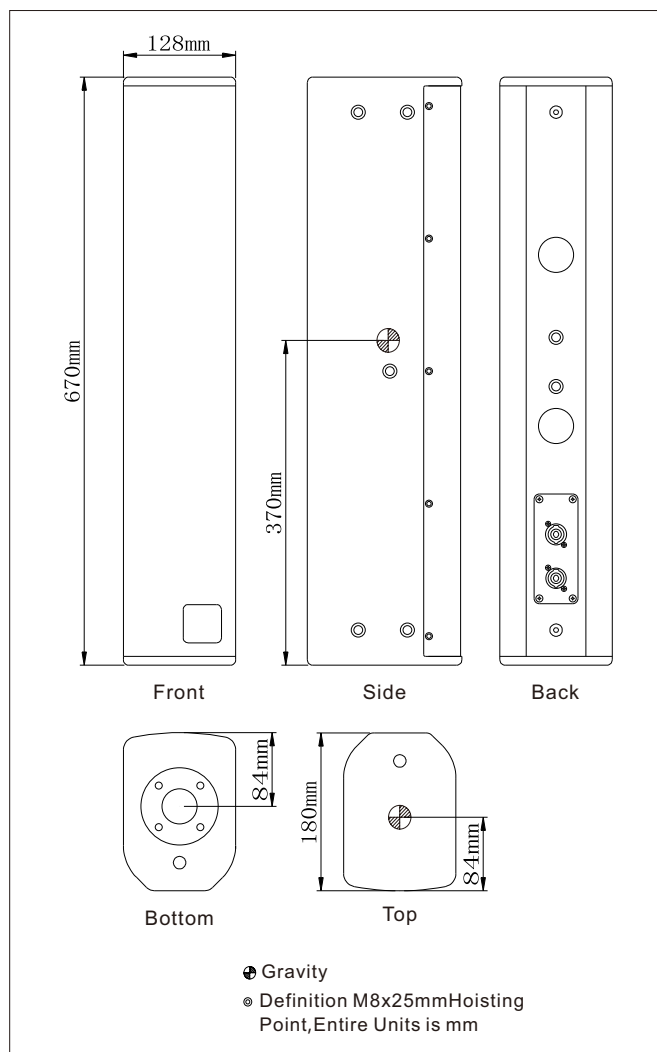

Physical Performance	
Hoisting Way	16 Hoisting Point with M8
Size(WxDxH)	128x163x995(mm)
Weight	N.W:11kg R.W:13.2kg

Frequency Response & Impedance

Frequency Response in Horizontal

Frequency Response in Vertical