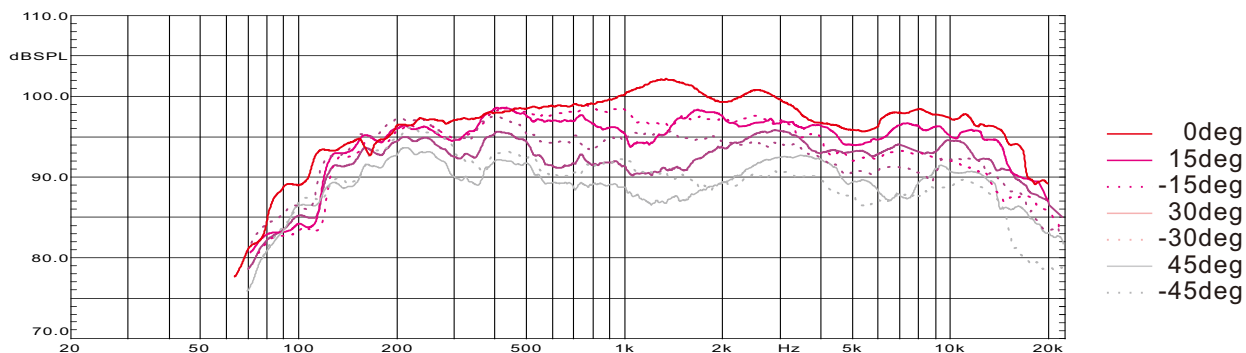

Acoustic Performance	
System	1-way Loudspeaker System
Frequency Range (-10dB)	100Hz-18kHz
Frequency Range (±3dB)	120Hz-17kHz
Dispersion Angle	80°x60° (HxV)
Rated Power	350W
Maximun Power	1400W
Sensitivity(1w/1m)	100dB
Maximum SPL	130dB
Loudspeakers	8x4"Neodymium
X-over	120Hz/24dB/octave
Nominal Impedance	4Ω
Connections	2xNLT4±2

Physical Performance	
Hoisting Way	16 Hoisting Point with M8
Size(WxDxH)	128x163x995(mm)
Weight	N.W:11kg R.W:13.2kg

Frequency Response & Impedance

Frequency Response in Horizontal

Frequency Response in Vertical

Phase Curve