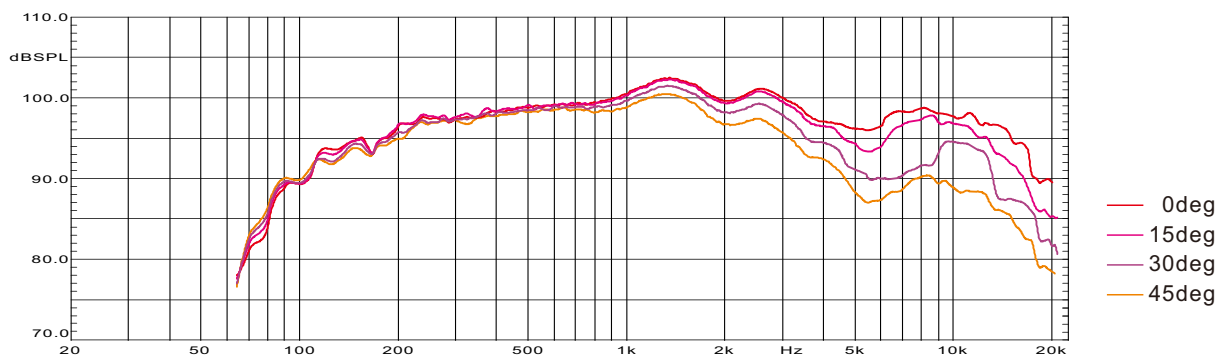

Acoustic Performance	
System	1-way Loudspeaker System
Frequency Range (-10dB)	100Hz-18kHz
Frequency Range (±3dB)	120Hz-17kHz
Dispersion Angle	80°x60° (HxV)
Rated Power	350W
Maximun Power	1400W
Sensitivity(1w/1m)	100dB
Maximum SPL	130dB
Loudspeakers	8x4"Neodymium
X-over	120Hz/24dB/octave
Nominal Impedance	4Ω
Connections	2xNLT4±2

Physical Performance	
Hoisting Way	16 Hoisting Point with M8
Size(WxDxH)	128x163x995(mm)
Weight	N.W:11kg R.W:13.2kg

Frequency Response & Impedance

Frequency Response in Horizontal

Frequency Response in Vertical

Phase Curve