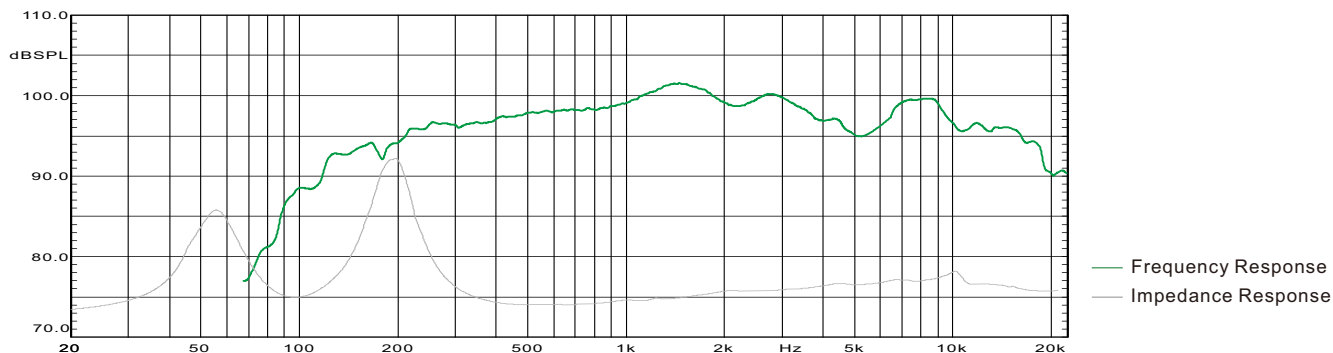

Frequency Response & Impedance